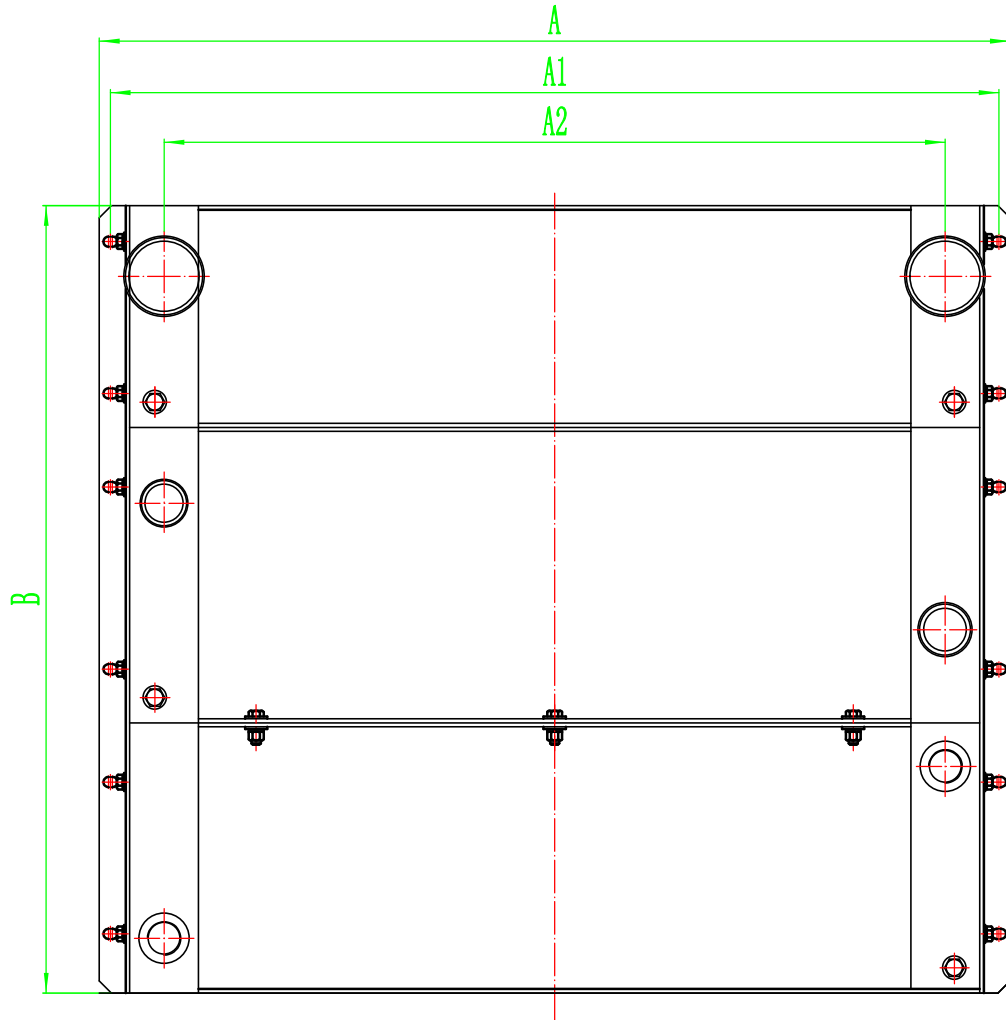

KINGFUL

Cooler & Cooling systems

型号: KF012