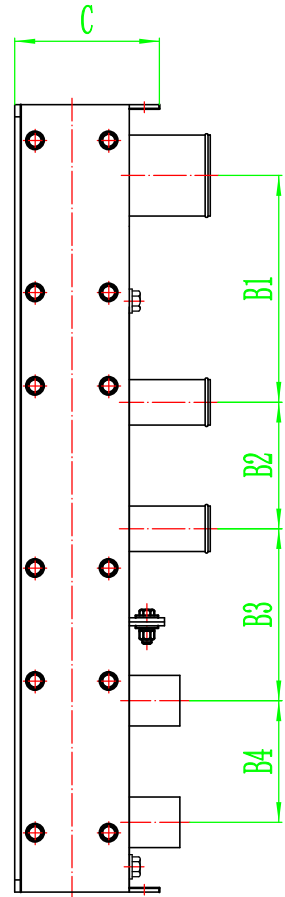

KINGFUL

Cooler & Cooling systems

型号: KF012