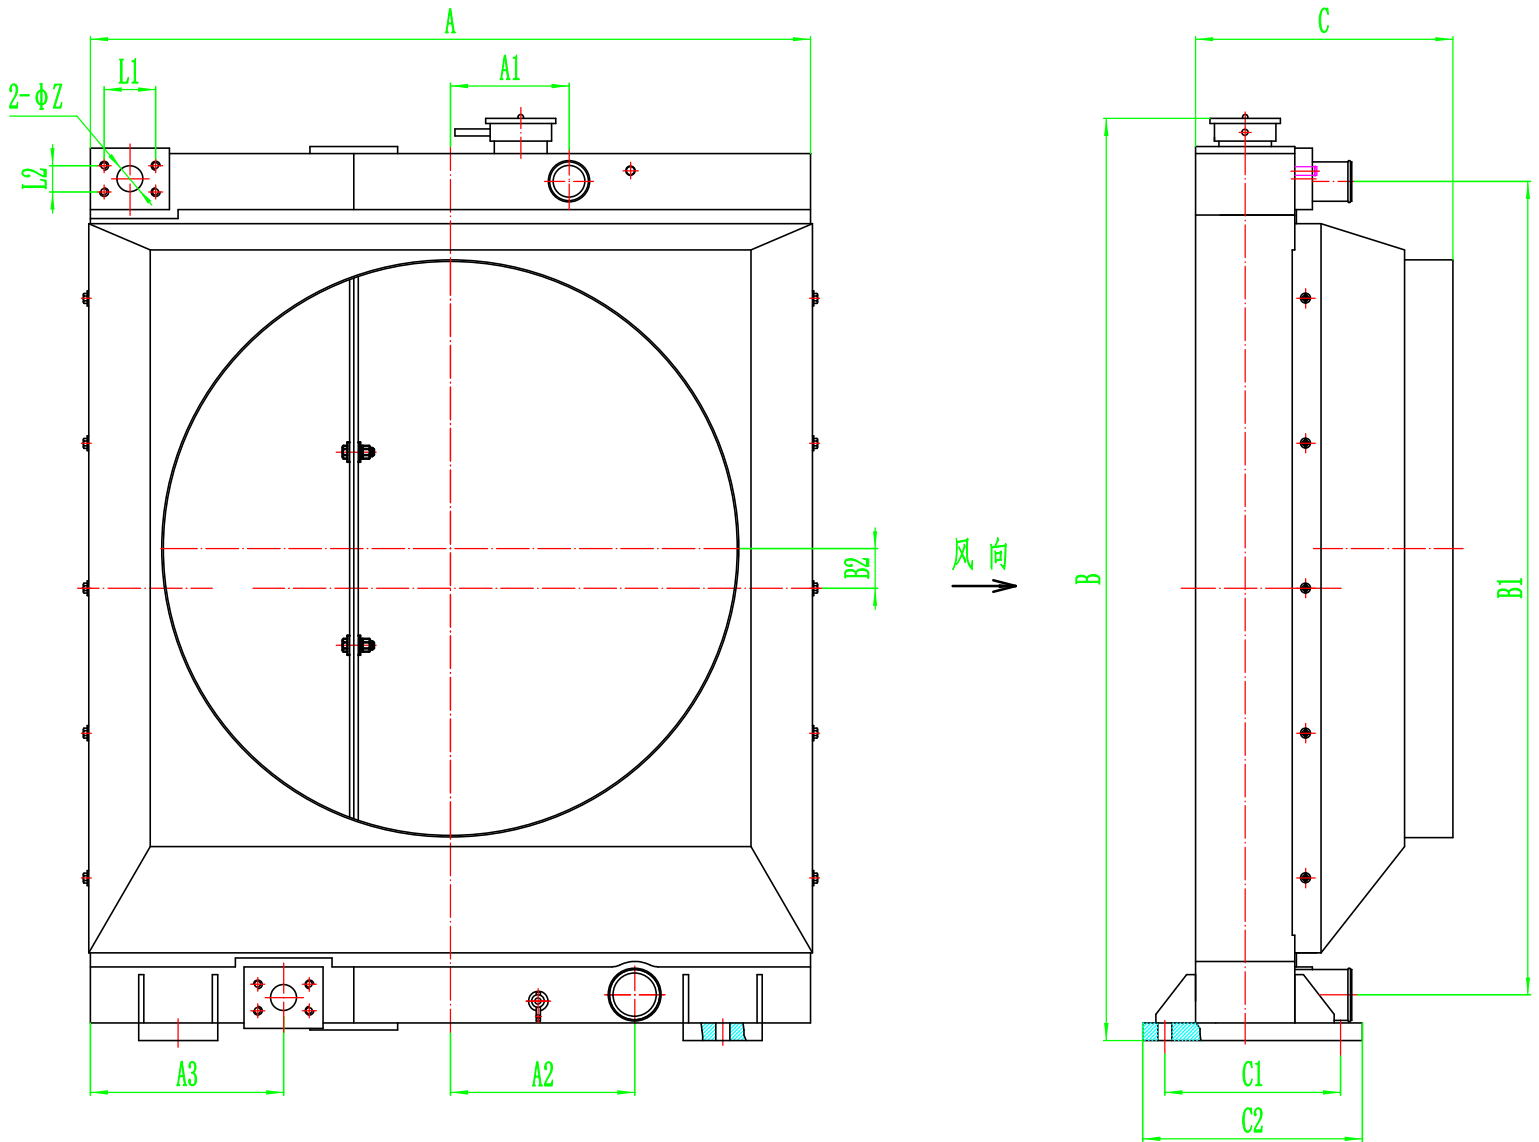

**KINGFUL**

Cooler & Cooling systems

型号: KF011