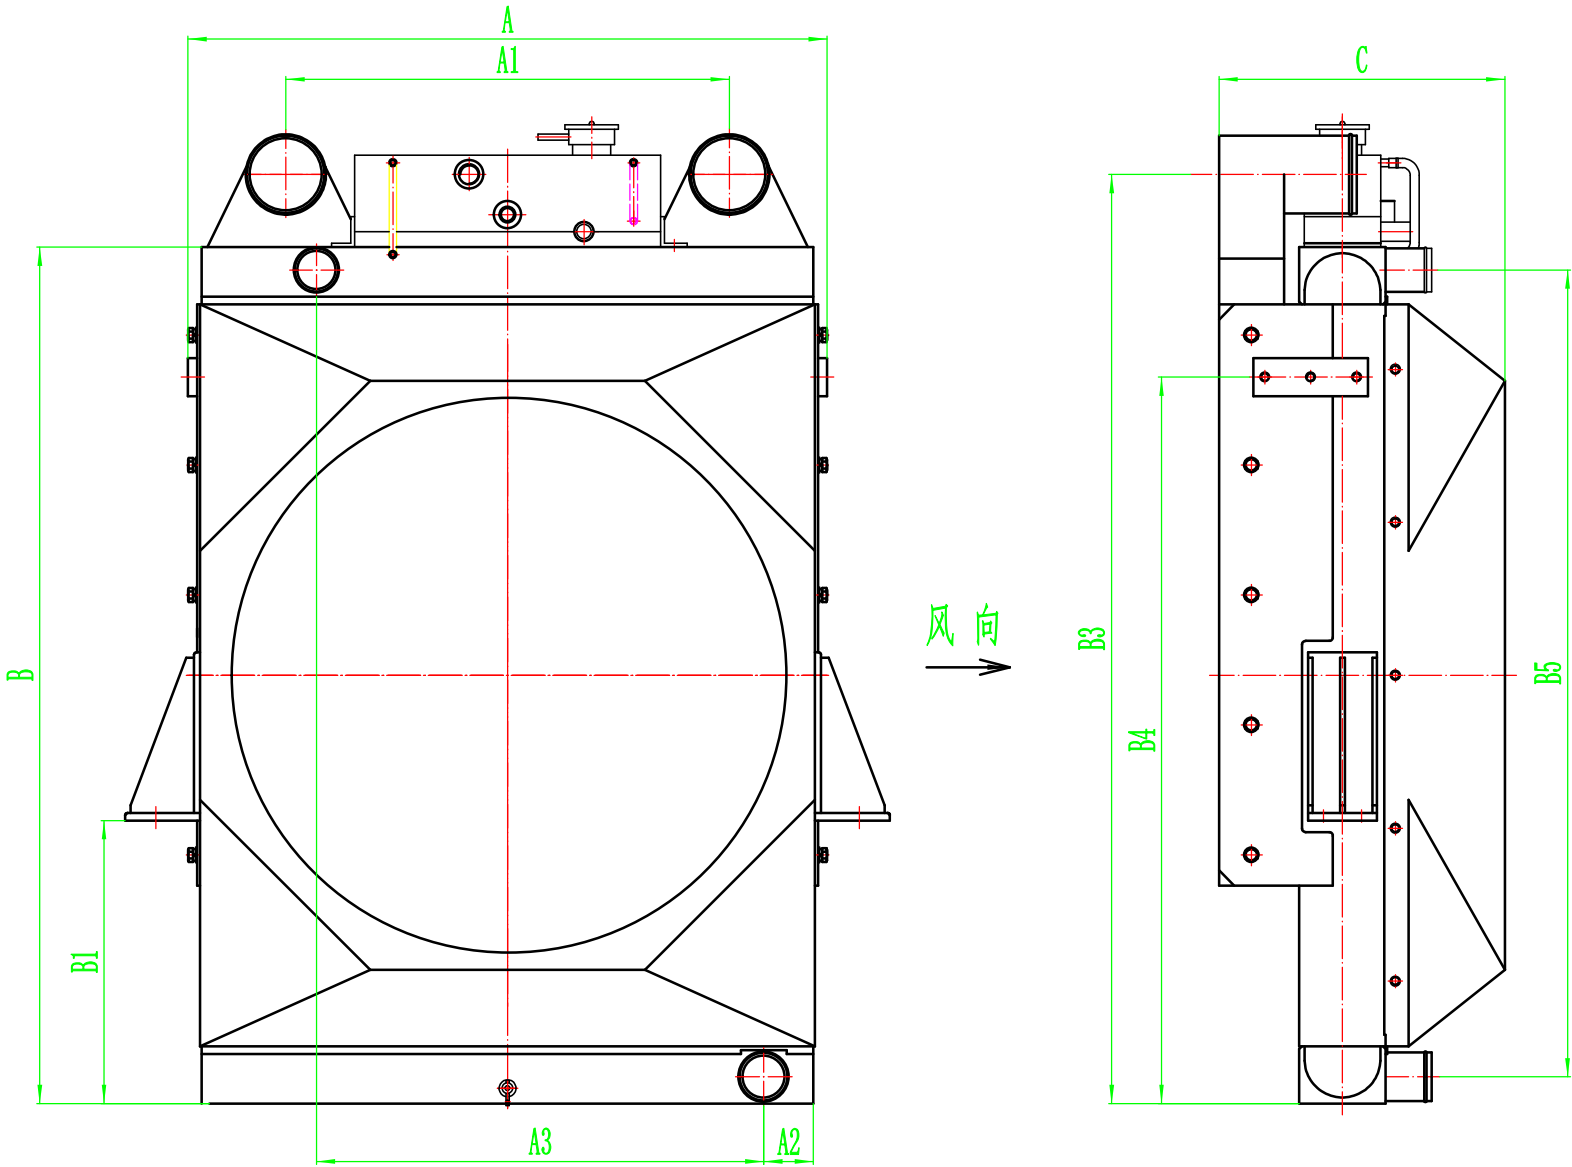

KINGFUL

Cooler & Cooling systems

型号: KF010