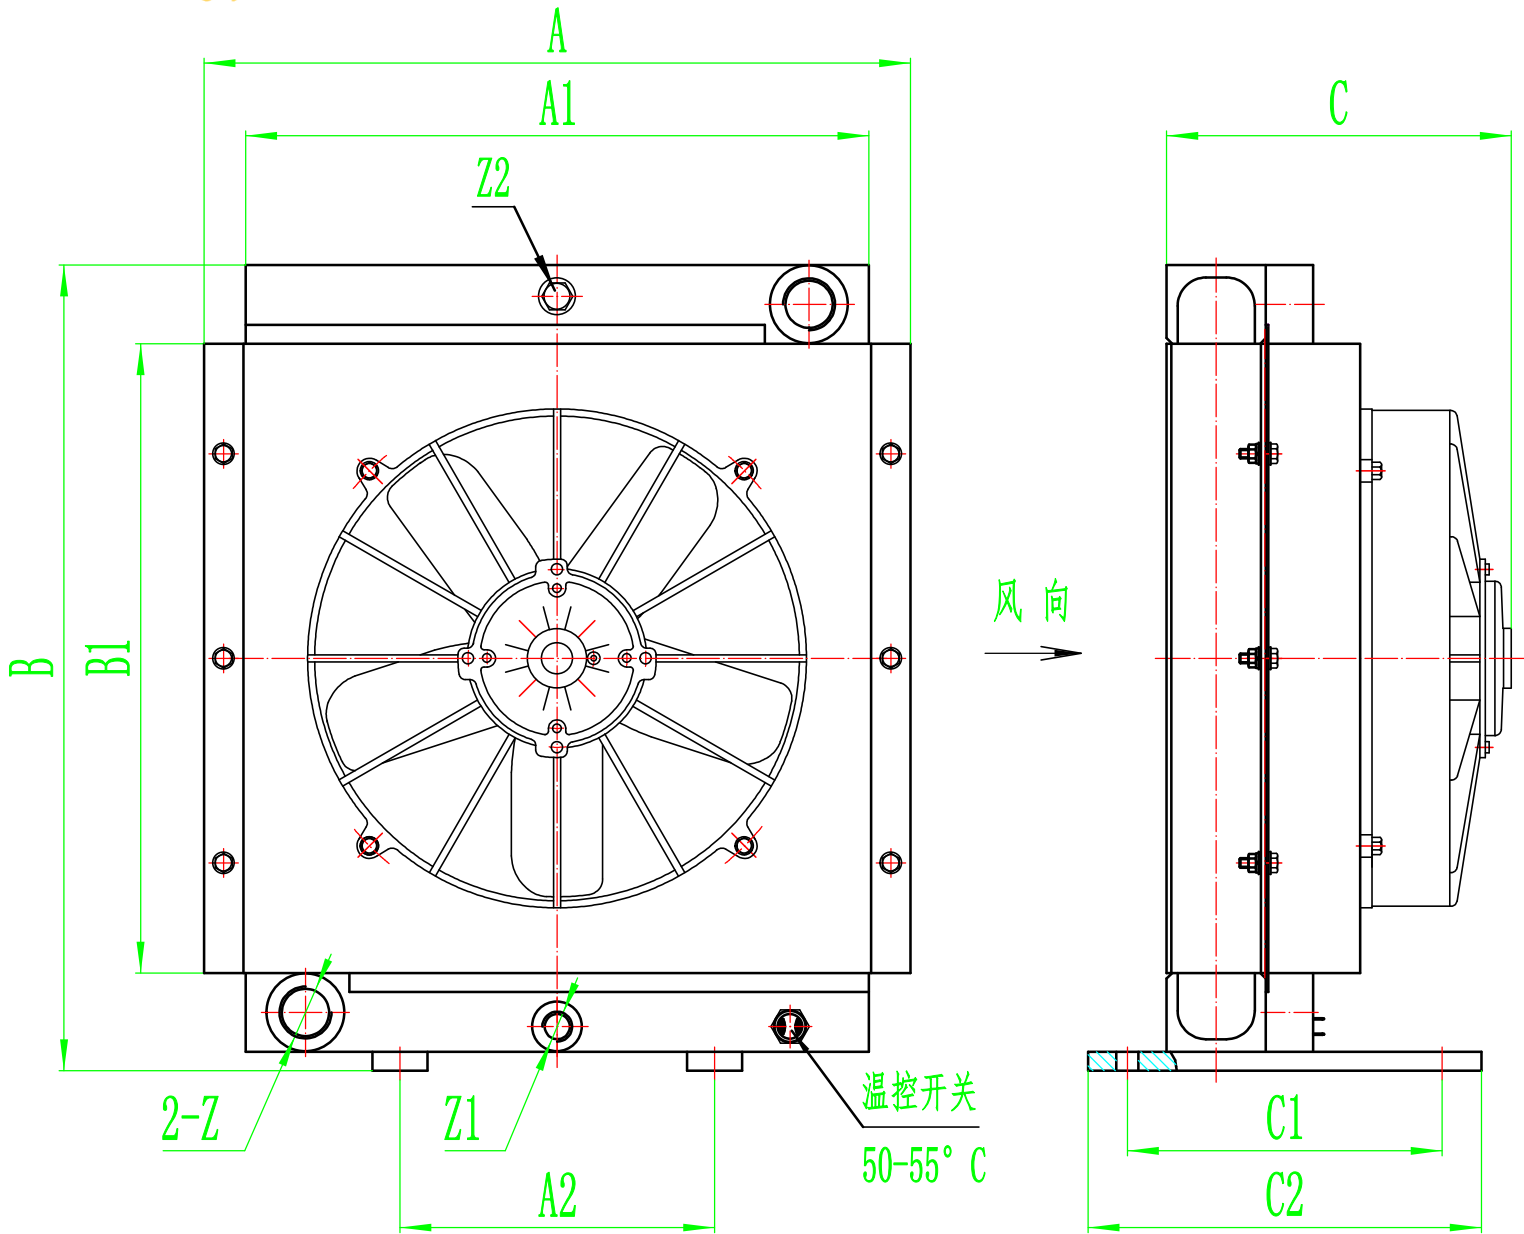

KINGFUL

Cooler & Cooling systems

型号: KF009