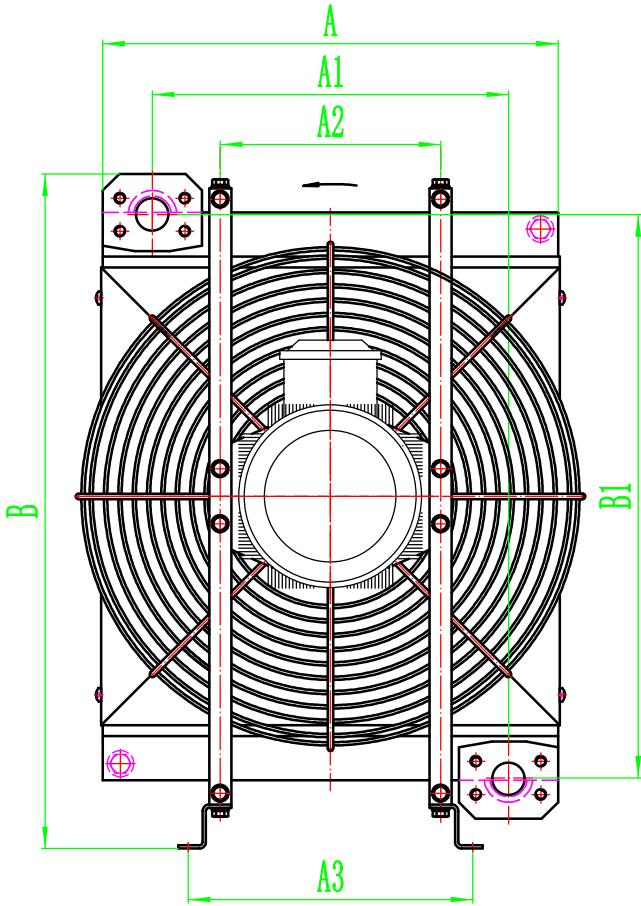

KINGFUL

Cooler & Cooling systems

风向
→

型号: KF008