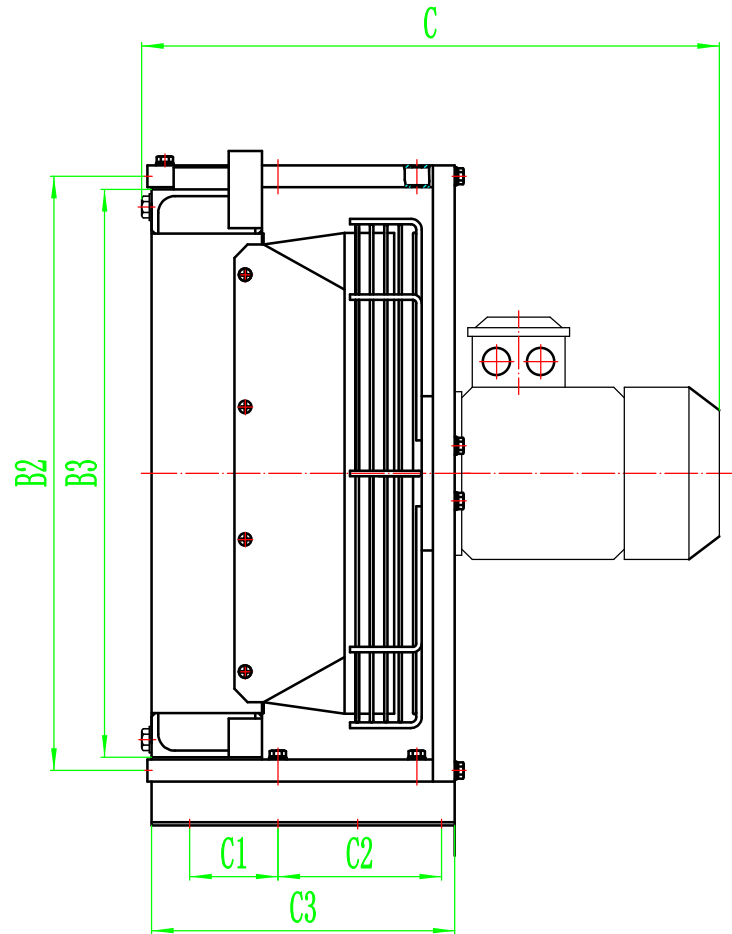

KINGFUL

Cooler & Cooling systems

风向
→

型号: KF008