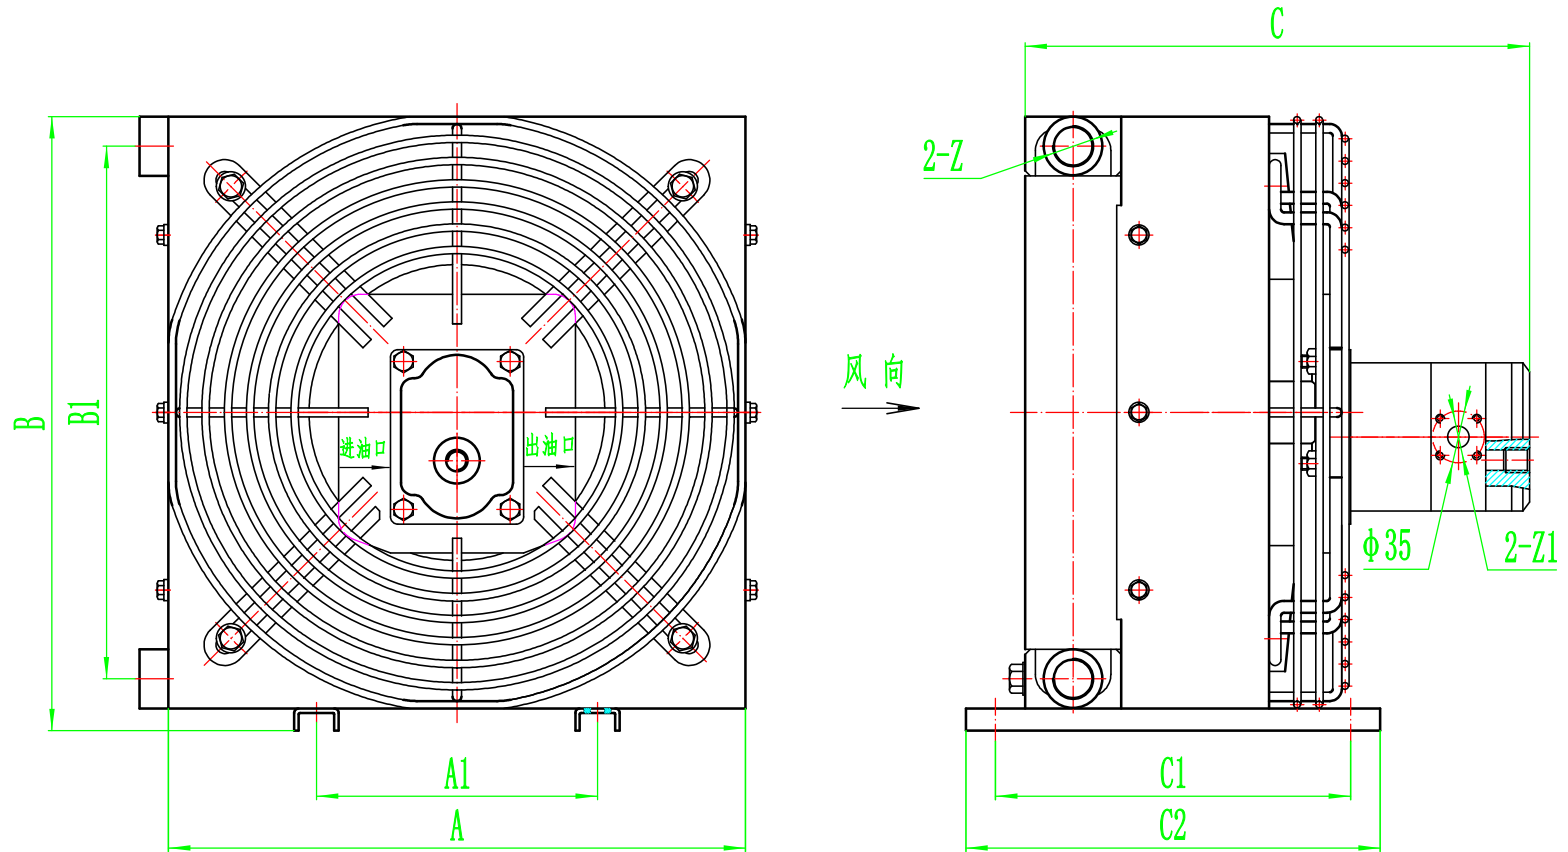

**KINGFUL**

Cooler & Cooling systems

型号: KF007