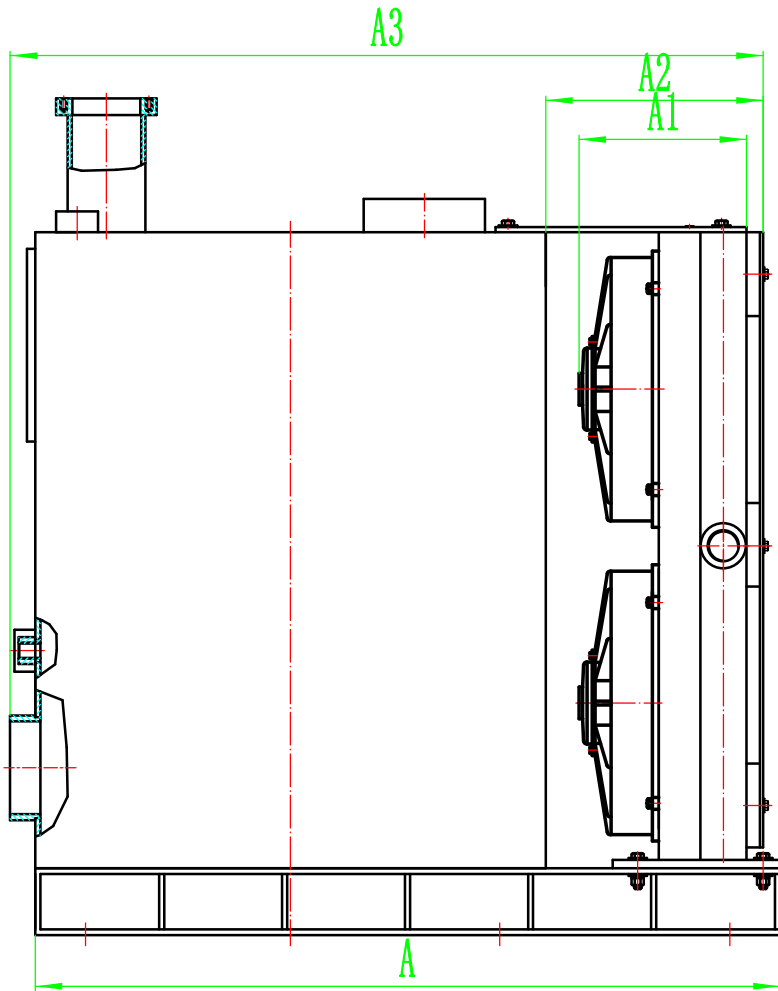

KINGFUL
Cooler & Cooling systems

风向
←

型号: KF006