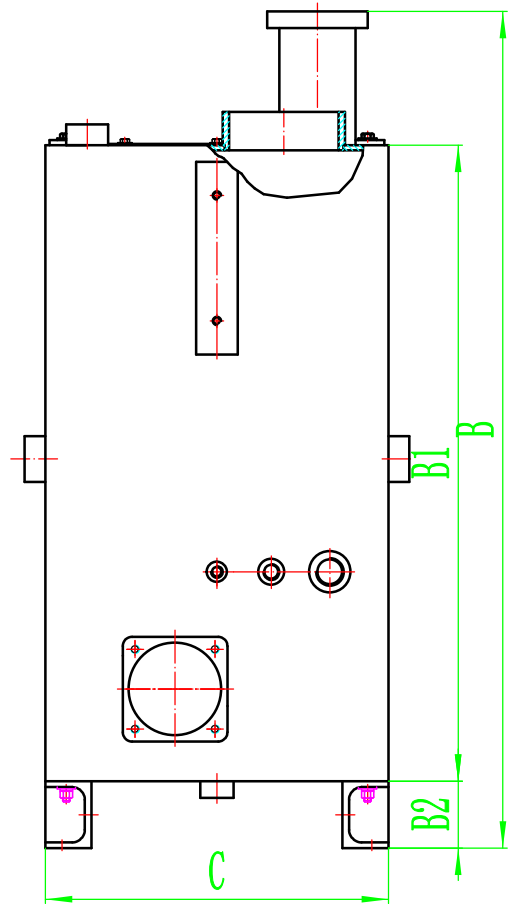

KINGFUL
Cooler & Cooling systems

风向
←

型号: KF006