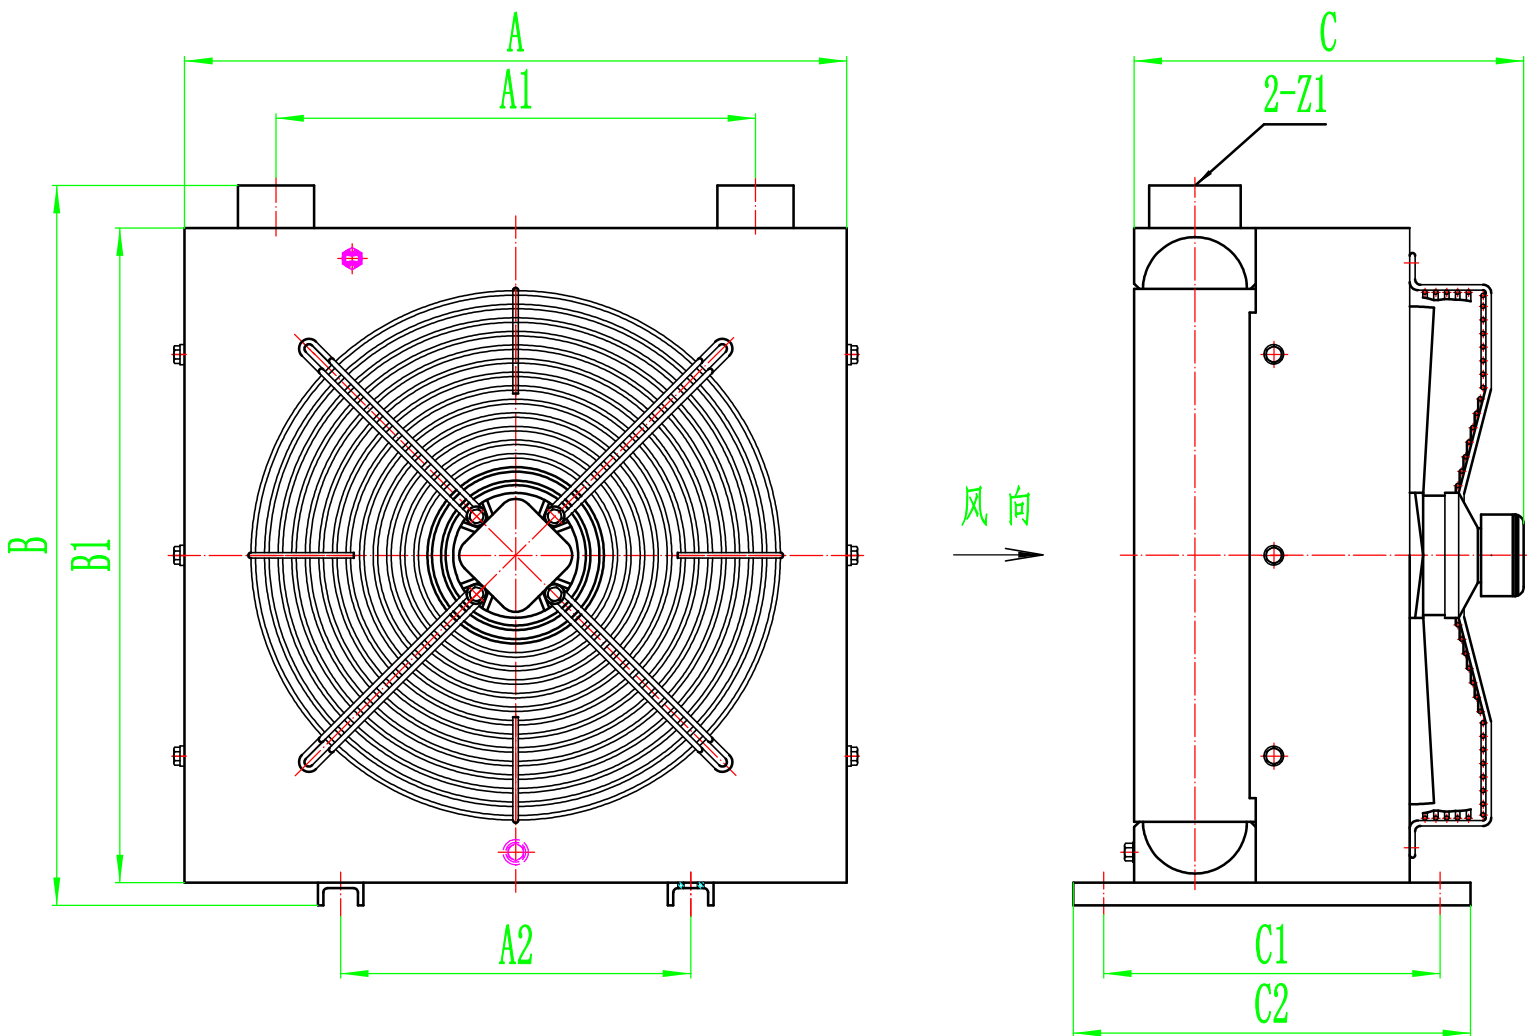

KINGFUL
Cooler & Cooling systems

型号: KF005