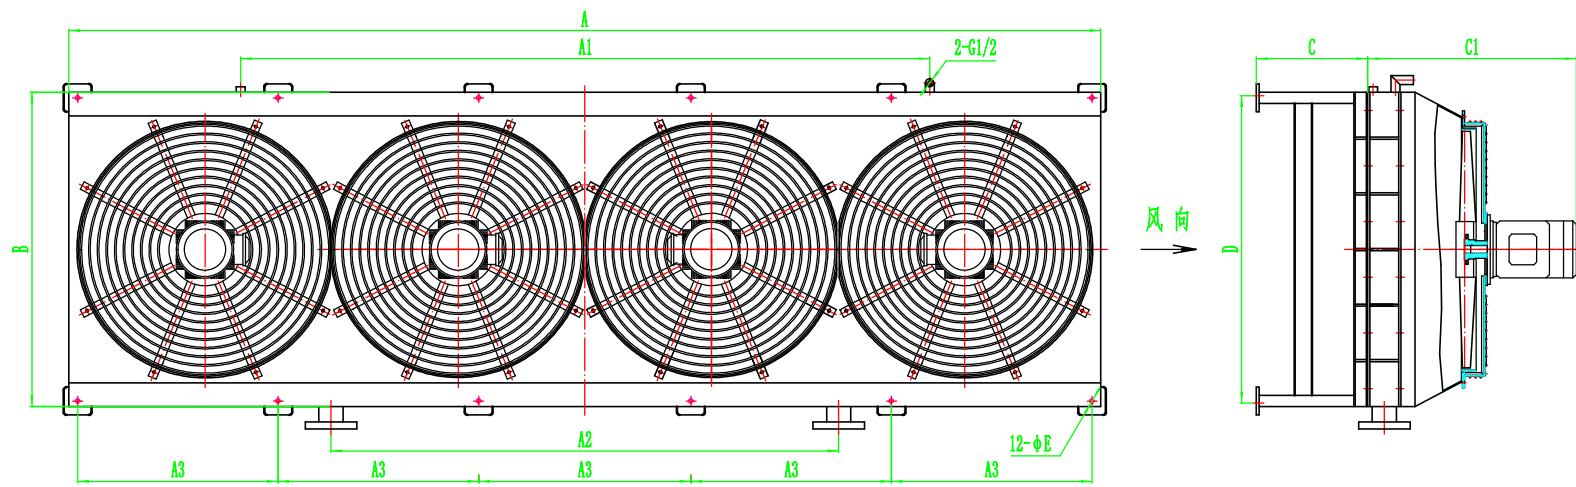

**KINGFUL**  
Cooler & Cooling systems

型号: KF004