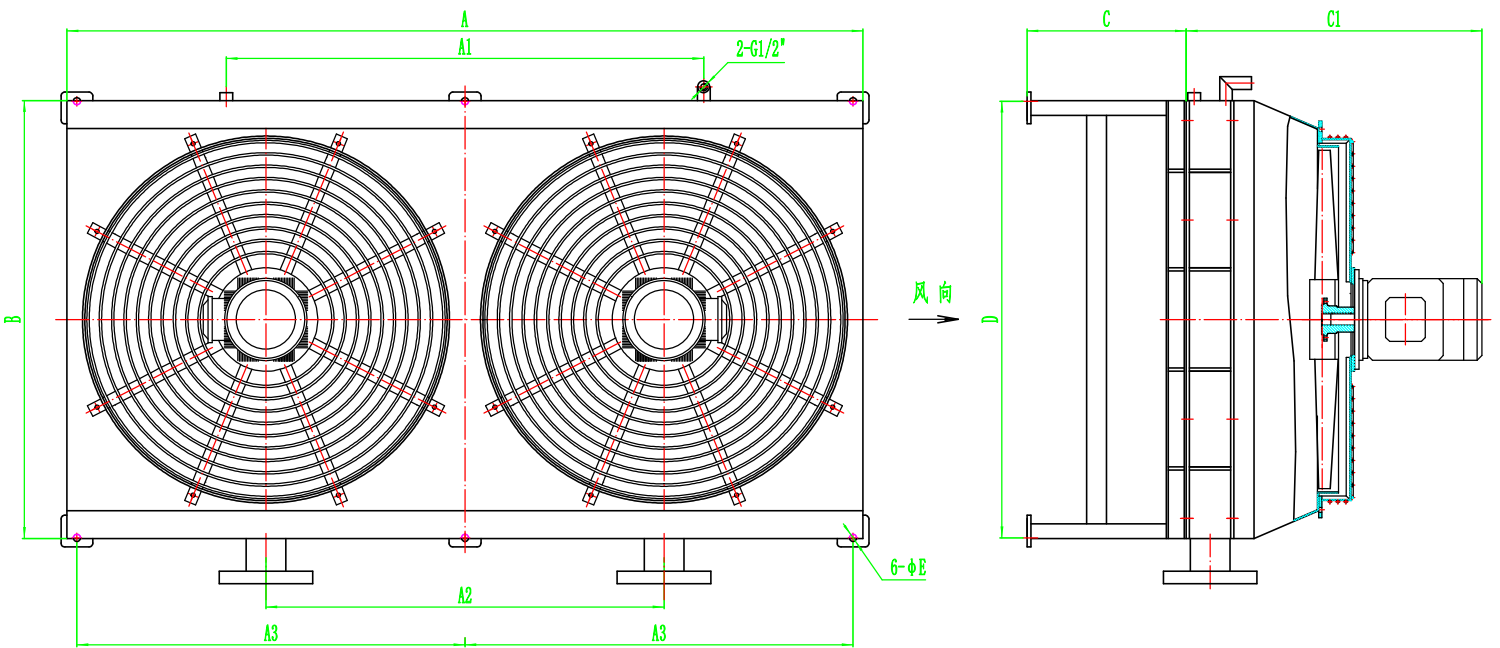

**KINGFUL**  
Cooler & Cooling systems

型号: KF002