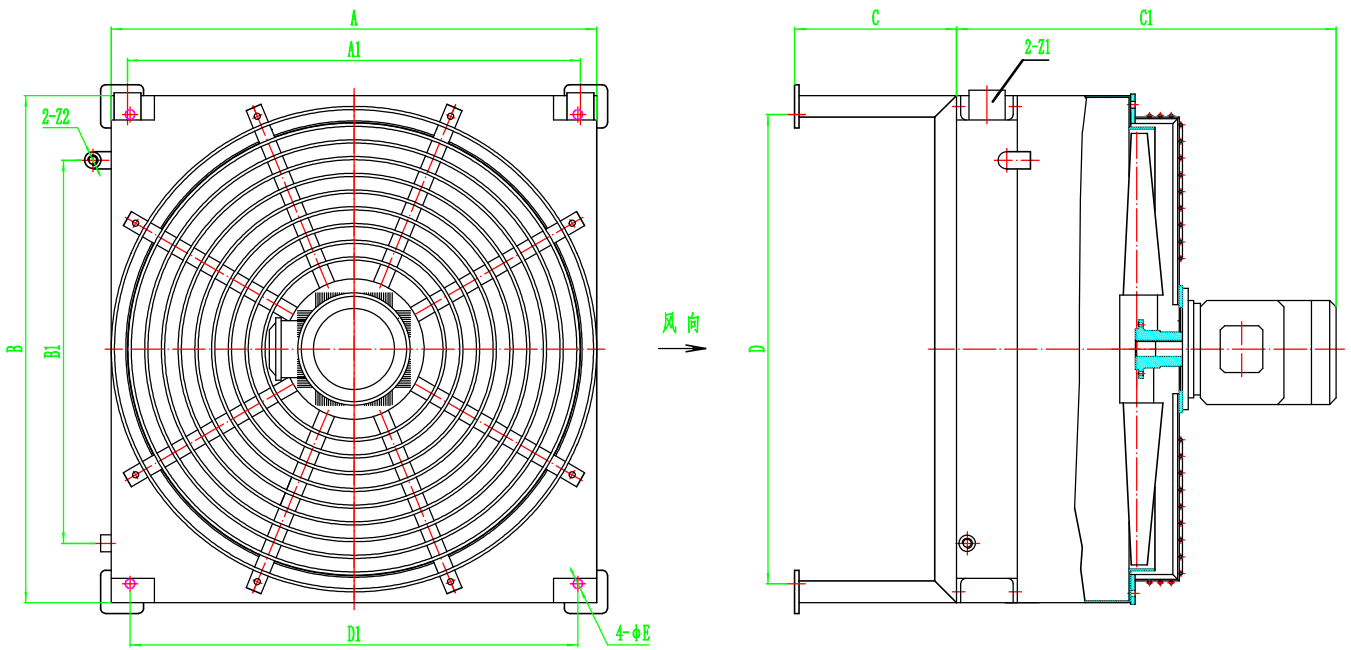

**KINGFUL**  
Cooler & Cooling systems

型号: KF001